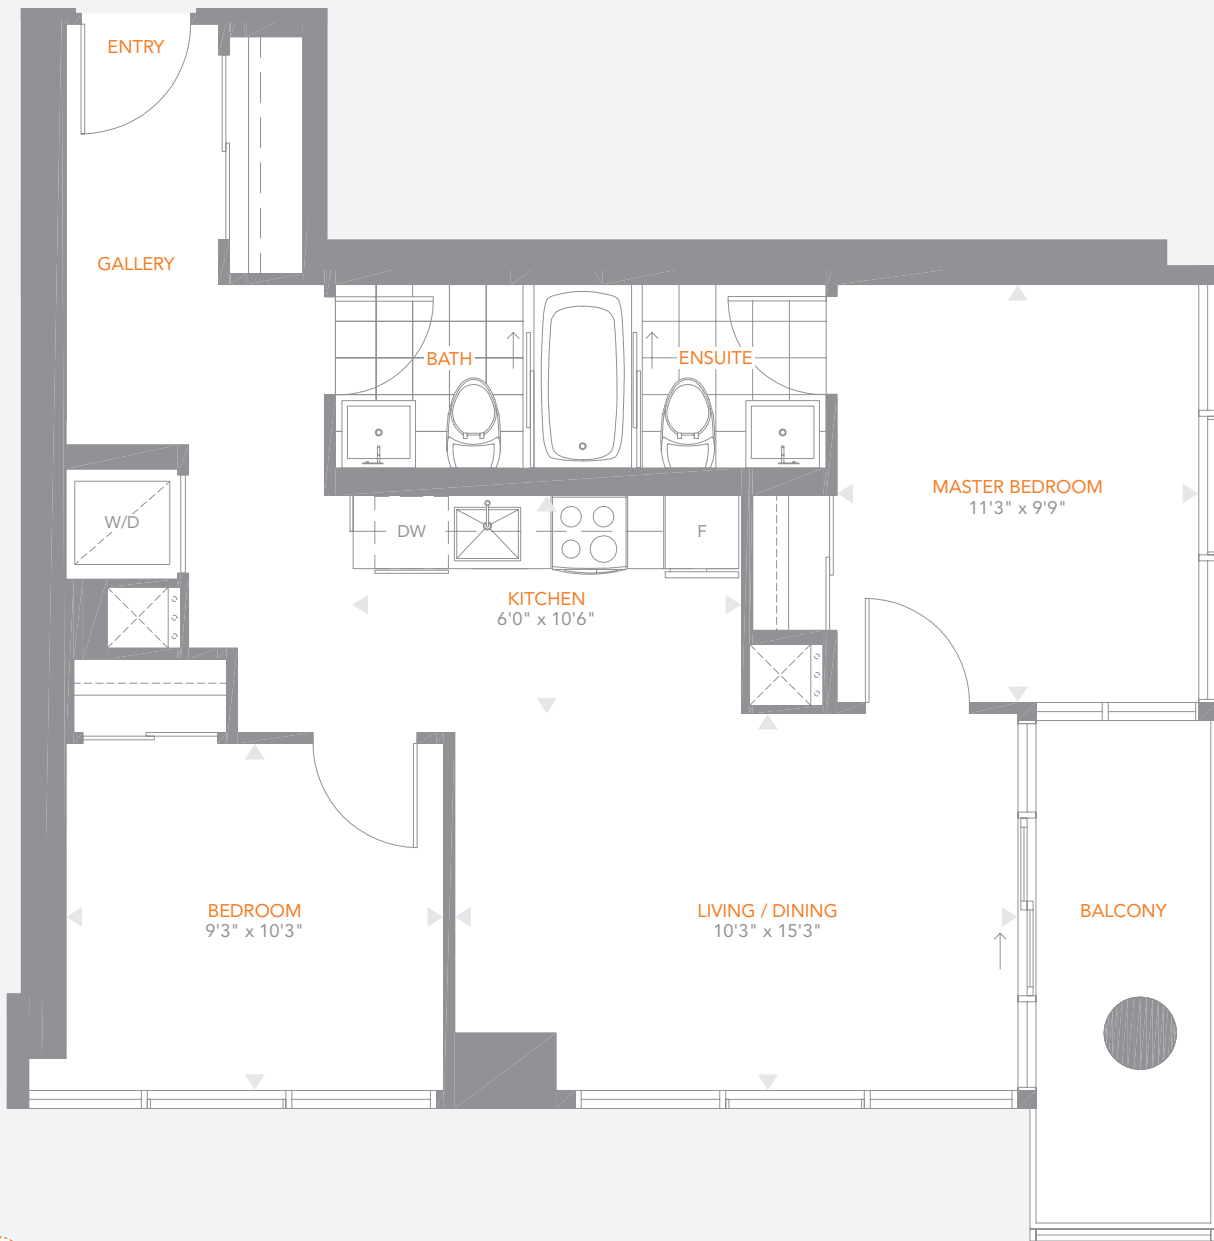

RESIDENCE 08

TWO BEDROOM (FLOORS 12-15)

801 TOTAL SQ. FT.

736 SQ. FT. + BALCONY (65 SQ. FT.)

THE
PINNACLE
on
ADELAIDE

All areas and stated room dimensions are approximate. Sizes and specifications are subject to change without notice. Actual living area and balcony/terraces may vary from floor stated areas. All illustrations are artist's concept. E & O.E.